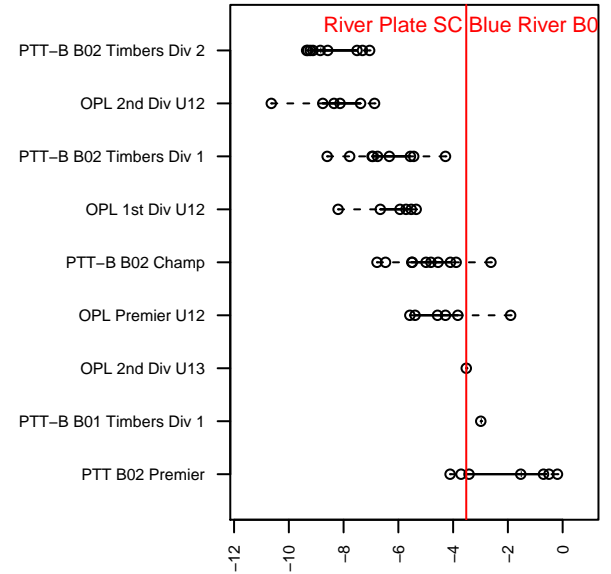

**attack and defense rating
relative to others at age
and all opponents in last 13 months**