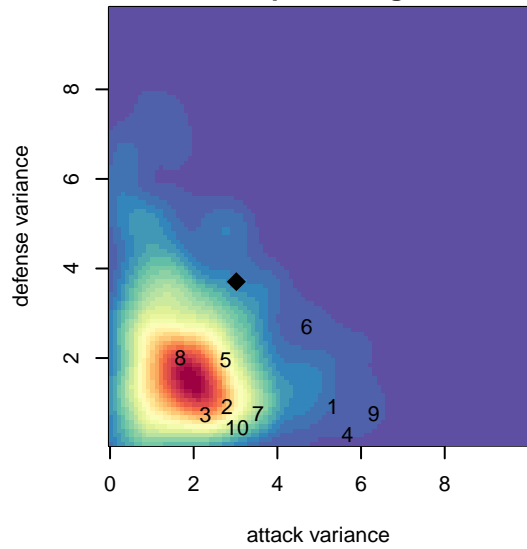

River Plate SC Blue River B02

River Plate SC
 NE Portland, OR
 B02 total strength=772
 attack=1.67 defense=0.49
 fall league = OPL 2nd Div U13
 spr league = Spr OPL Hoodoo Div U13
 notes= RPFC; NPS

alt names used:
 NPS Blue River 02

Venues played:
 2013 OYS State Cup B02
 2014 Capital Cup BU13 Silver
 2014 Beaverton Cup BU12 Gold
 2014 OPL Second Division U13
 2014 Directors Cup OPL Gold U13
 2014 Spr OPL Hoodoo Division U13

**attack and defense variance (black dot)
relative to other teams
and top 10 in region**