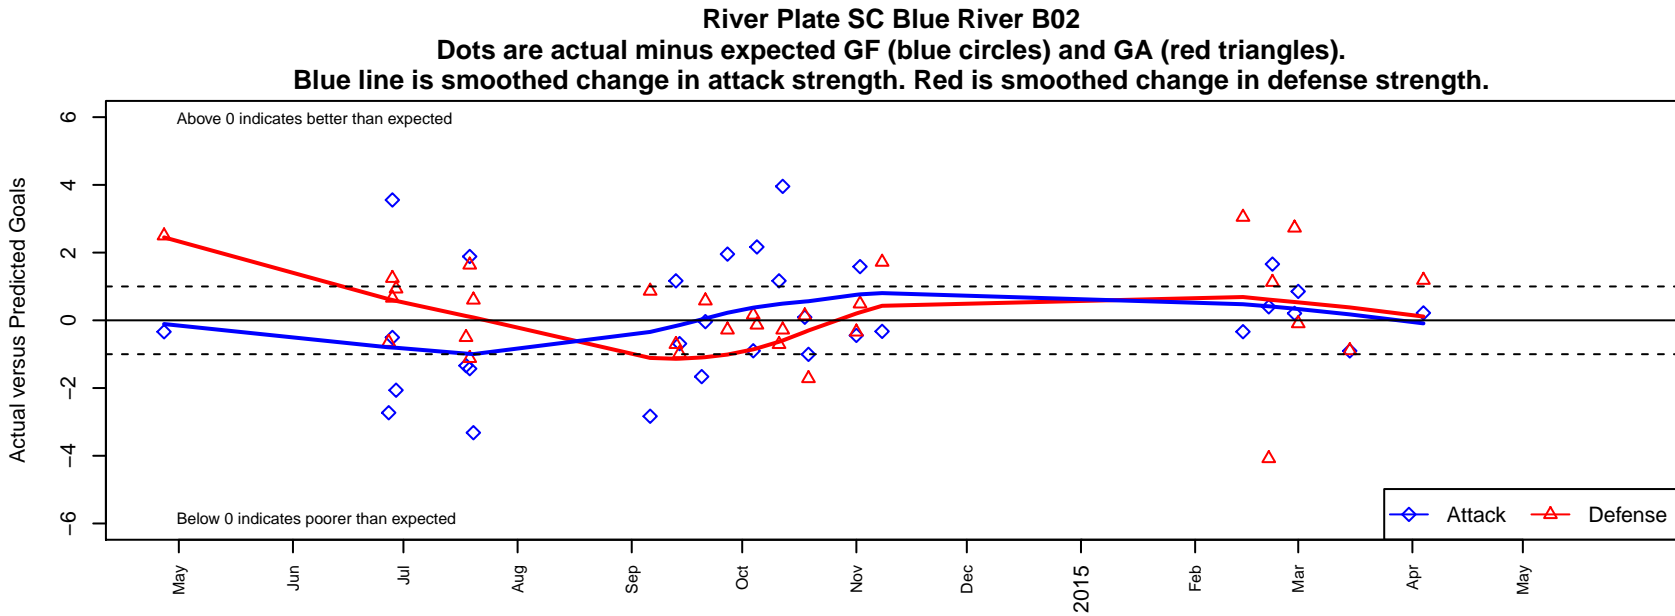

River Plate SC Blue River B02

River Plate SC
 NE Portland, OR
 B02 total strength=772
 attack=1.67 defense=0.49
 fall league = OPL 2nd Div U13
 spr league = Spr OPL Hoodoo Div U13
 notes= RPFC; NPS

alt names used:
 NPS Blue River 02

Venues played:
 2013 OYS State Cup B02
 2014 Capital Cup BU13 Silver
 2014 Beaverton Cup BU12 Gold
 2014 OPL Second Division U13
 2014 Directors Cup OPL Gold U13
 2014 Spr OPL Hoodoo Division U13

**attack and defense variance (black dot)
relative to other teams
and top 10 in region**